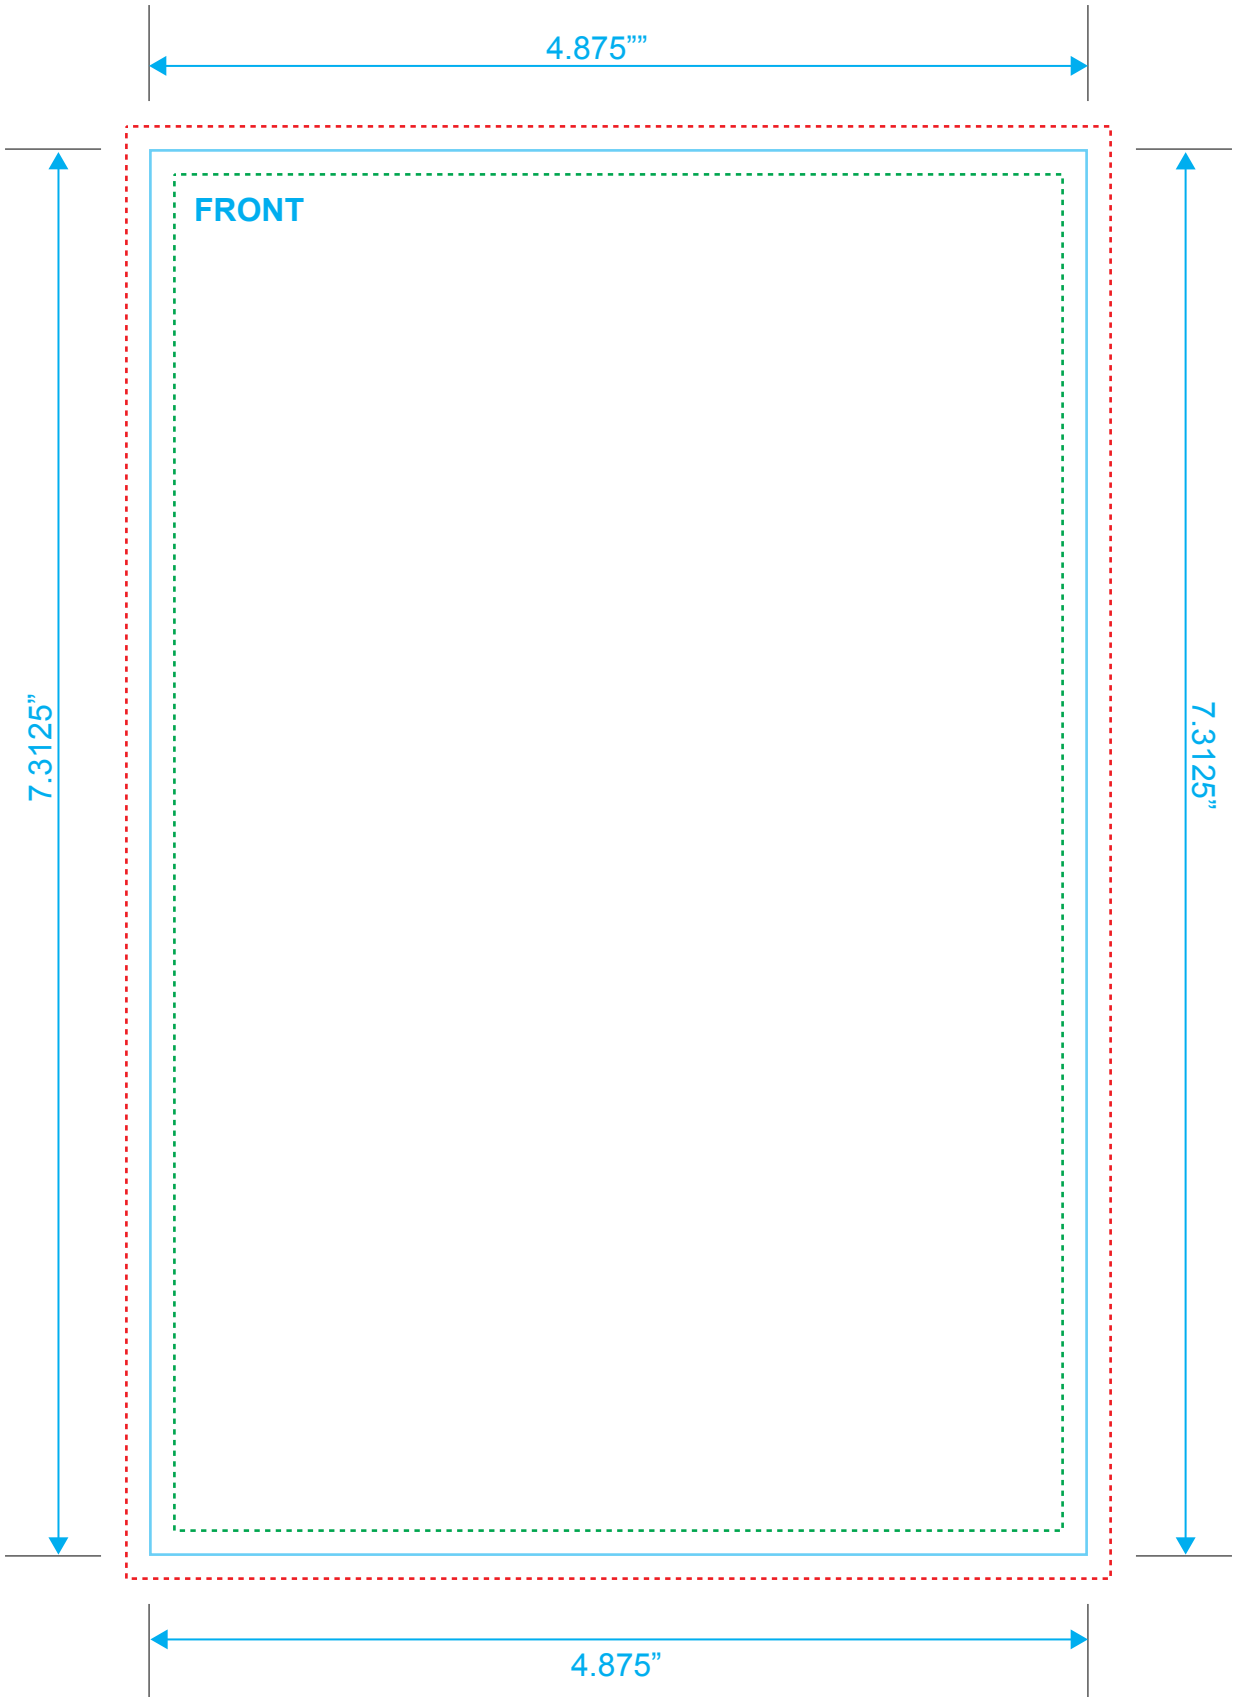

DVD INLAY

Reference: Insert

Style: 1 Panel

Size: 4.875" x 7.3125"

Type Safety 

Bleed Line 

Crop Line 

DVD INLAY

Reference: Insert

Style: 1 Panel

Size: 4.875" x 7.3125"

Type Safety 

Bleed Line 

Crop Line 